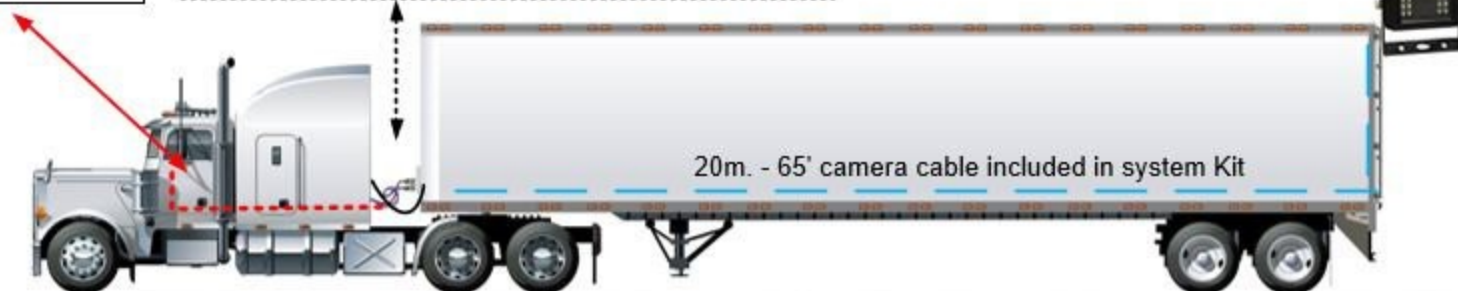

20m. - 65' camera cable included in system Kit

574-807-6002
www.verityrvs.com
All rights reserved.

NOTICE
Diagram is for reference purpose only
Subject to change without notice. Not to Scale

**Parts layout for
Standard Semi Tractor and Trailer**