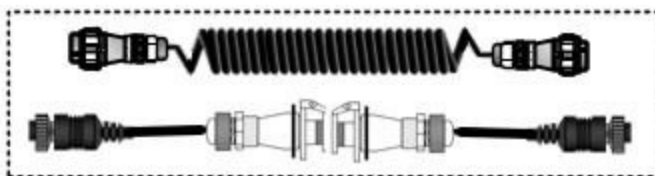

Includes:

- 1) monitor, monitor cable
- 1) monitor mount
- 1) 20 m. camera cable used in trailer
- 1) rear camera for the trailer

1 CBK202 Coil Cable Kit: 2 sockets and 1 16' coil cable

1 CB007 5m. 15' 13-pin M>F 5m Camera cable (monitor extension for semis) from monitor to back of cab to make all connections in rear of tractor.

CB007 5m. 15'
camera cable from
monitor to back of cab

CBK202
Coil Cable Kit from cab to trailer

20m. - 65' camera cable included in system Kit

574-807-6002
www.verityrvs.com
All rights reserved.

NOTICE
Diagram is for reference purpose only
Subject to change without notice. Not to Scale