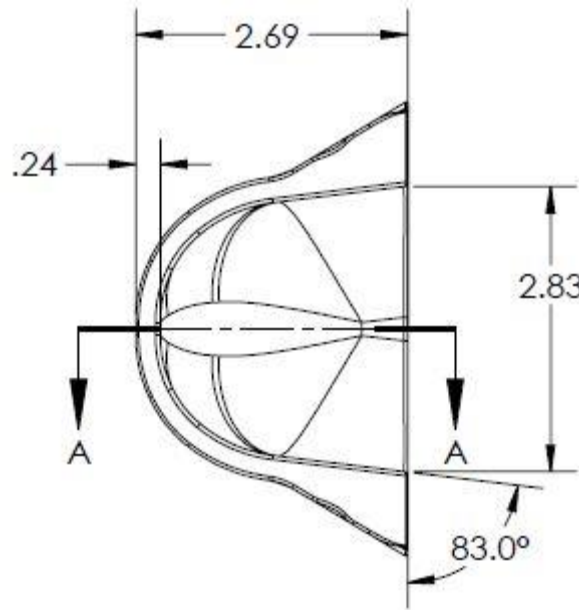

ADD300Z

DESCRIPTION
ADD300Z
Camera Cover

NOTICE
Above drawings are for reference purpose only.
Drawings are subject to change without notice.
Measurement in inches.

DATE
2019
Compiled by
H. Rupert

Verity Rear Vision Systems
574-807-6004
www.VerityRVS.com