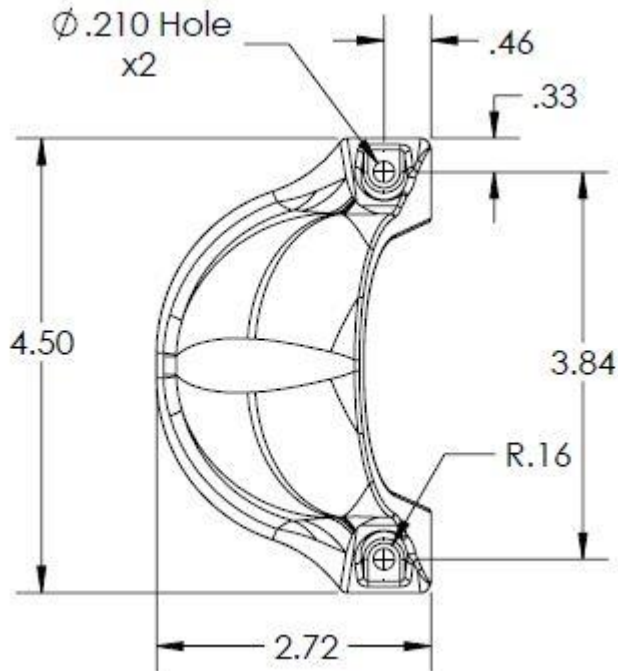

ADD300Z

DESCRIPTION
ADD300Z
Camera Cover

NOTICE
Above drawings are for reference purpose only.
Drawings are subject to change without notice.
Measurement in inches.

DATE
2019
Compiled by
H. Rupert

Verity Rear Vision Systems
574-807-6004
www.VerityRVS.com