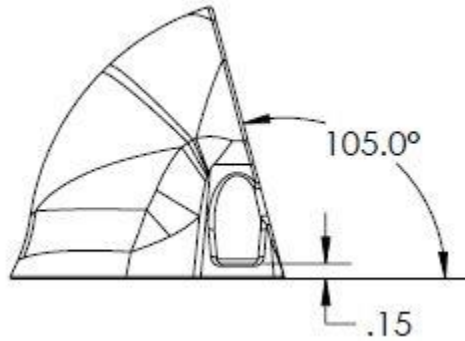

ADD300Z

DESCRIPTION
ADD300Z
Camera Cover

NOTICE
Above drawings are for reference purpose only.
Drawings are subject to change without notice.
Measurement in inches.

DATE
2019
Compiled by
H. Rupert

Verity Rear Vision Systems
574-807-6004
www.VerityRVS.com