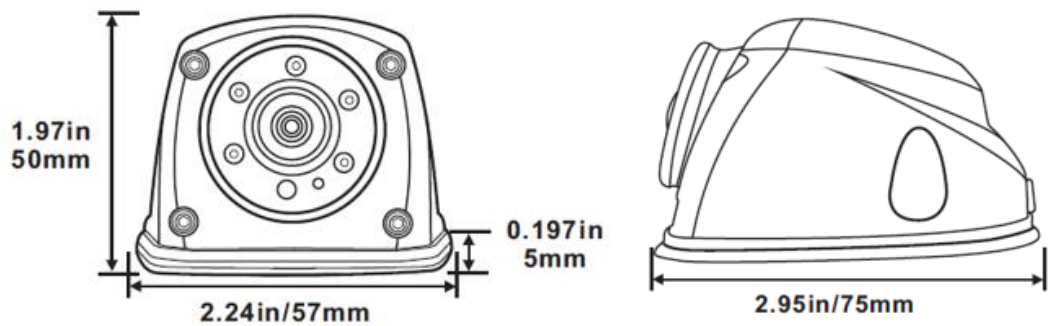

4-pin male waterproof copper connector

Camera Base is available (Sell separately)