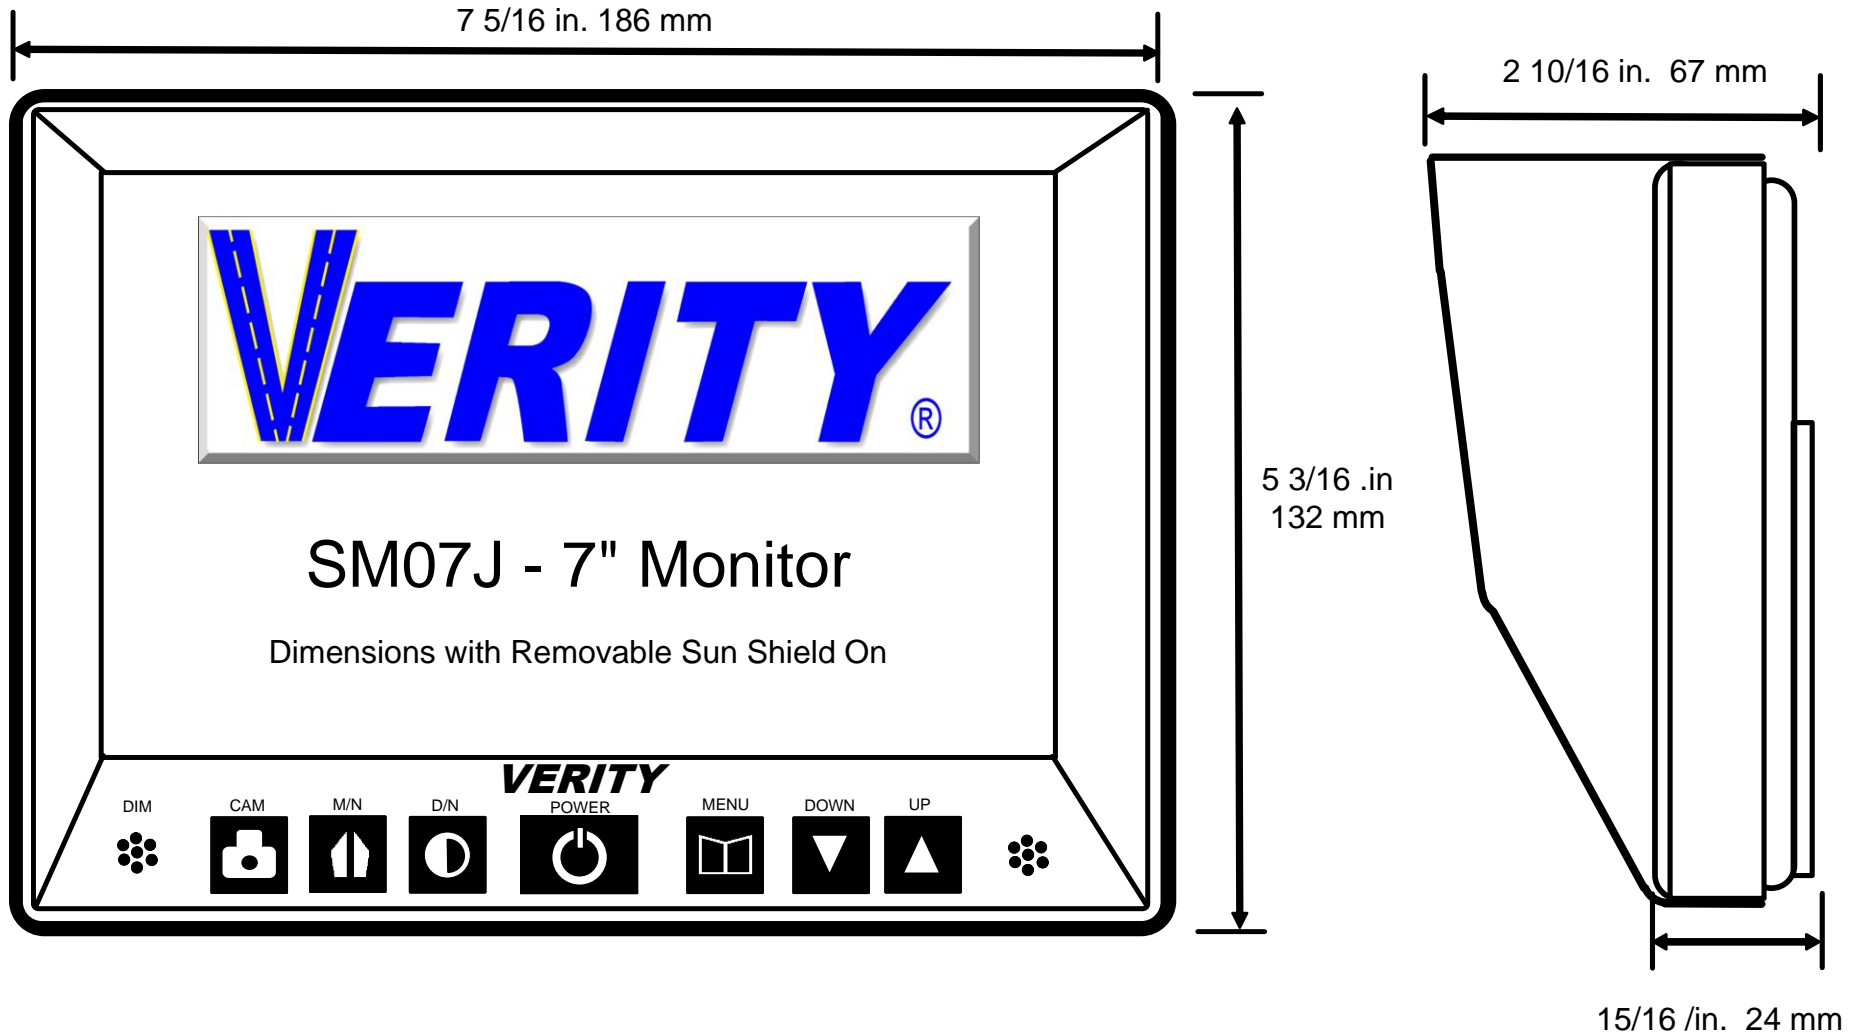

Dimensions
Part Number: SM07J
Heavy Duty System

Description: Verity 7" "J" Series :
Monitor Dimensions with Removable Sun Shield On

www.VeritySafe.com

574-807-6004
www.veritysafe.com
All rights reserved.

NOTICE
Diagram is for reference purpose only.
Subject to change without notice. Not to Scale.

Drawing by:
Bill V.
1 - 2025

Dimensions
Part Number: SM07J