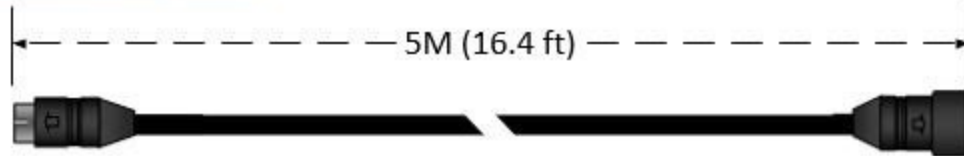

5M M/FM 13-Pin Extension Cable
Part Number: CB007

Extension Cable Between the Monitor and Monitor Harness

CB007

This cable allows for connections to be made by back wall of the cab and not under dash or in over head compartments.

574-808-4411
www.verityrvs.com
All rights reserved.

NOTICE
Diagram is for reference purpose only
Subject to change without notice. Not to Scale

Drawing by:
Quin M.
2/2017

**Wiring layout for
5 Meter M/FM 13-Pin
Extension Cable**